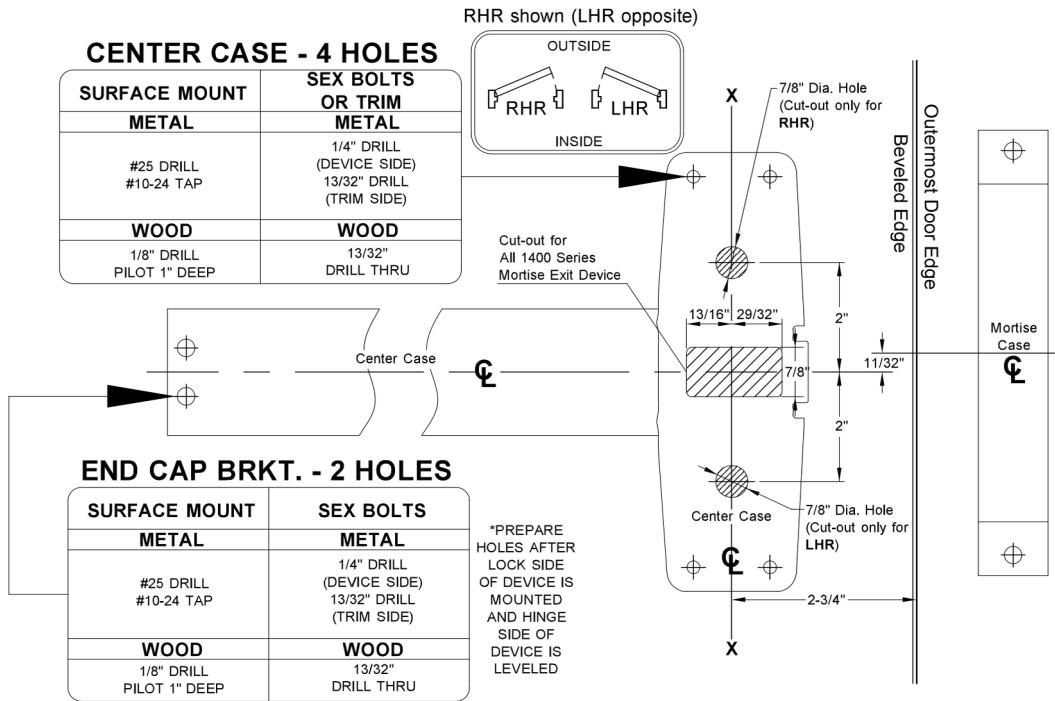

PM/FPM Installation Instructions

DOOR PREPARATION CHART

STRIKE PREPARATION

PM Mortise Lock For Exit Device Installation Instructions