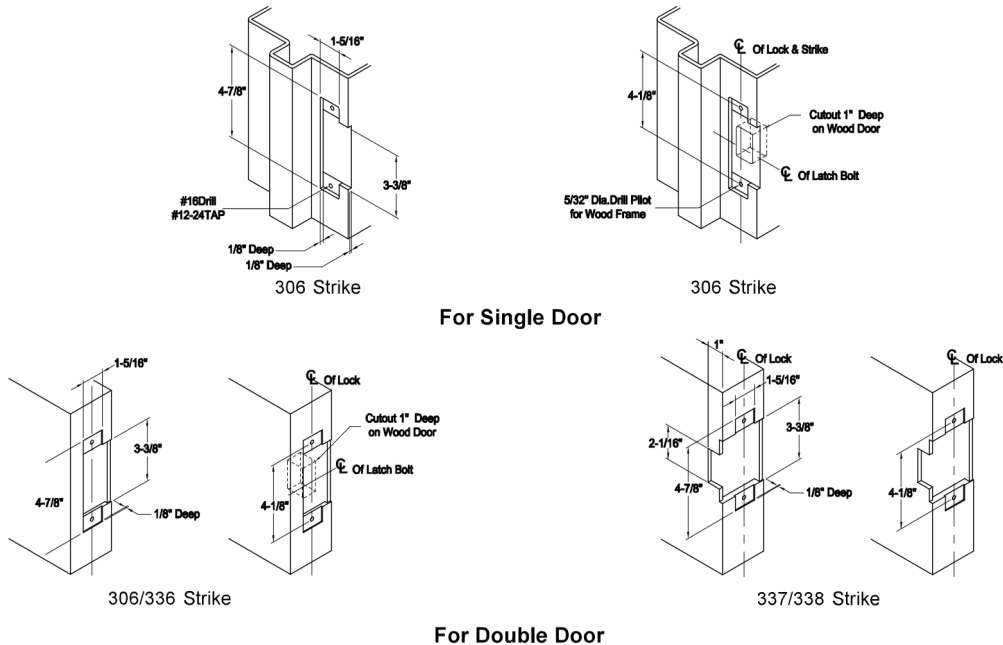

PM/FPM Installation Instructions

DOOR PREPARATION CHART

STRIKE PREPARATION

PM Mortise Lock For Exit Device Installation Instructions