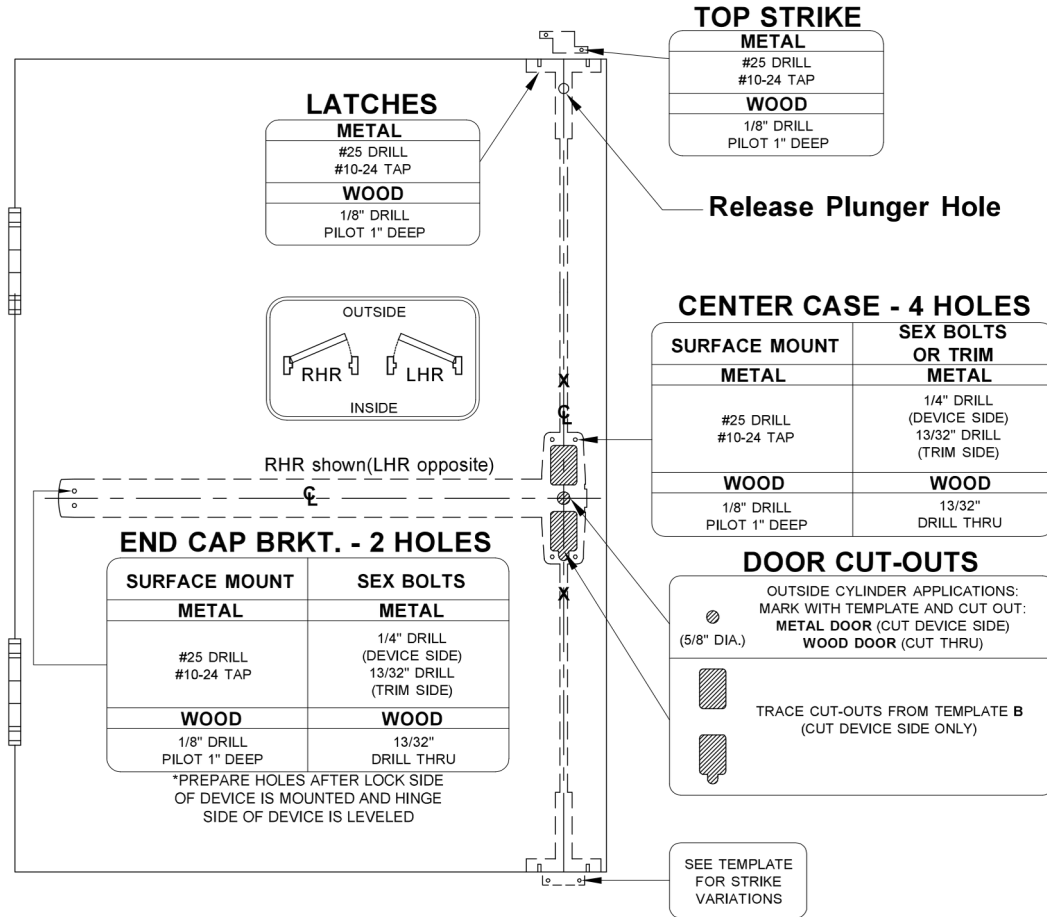

PC/FPC Installation Instructions

DOOR PREPARATION CHART

LATCH HOLE PREPARATION

PC/FPC Installation Instructions

PREPARATION FOR WOOD DOOR