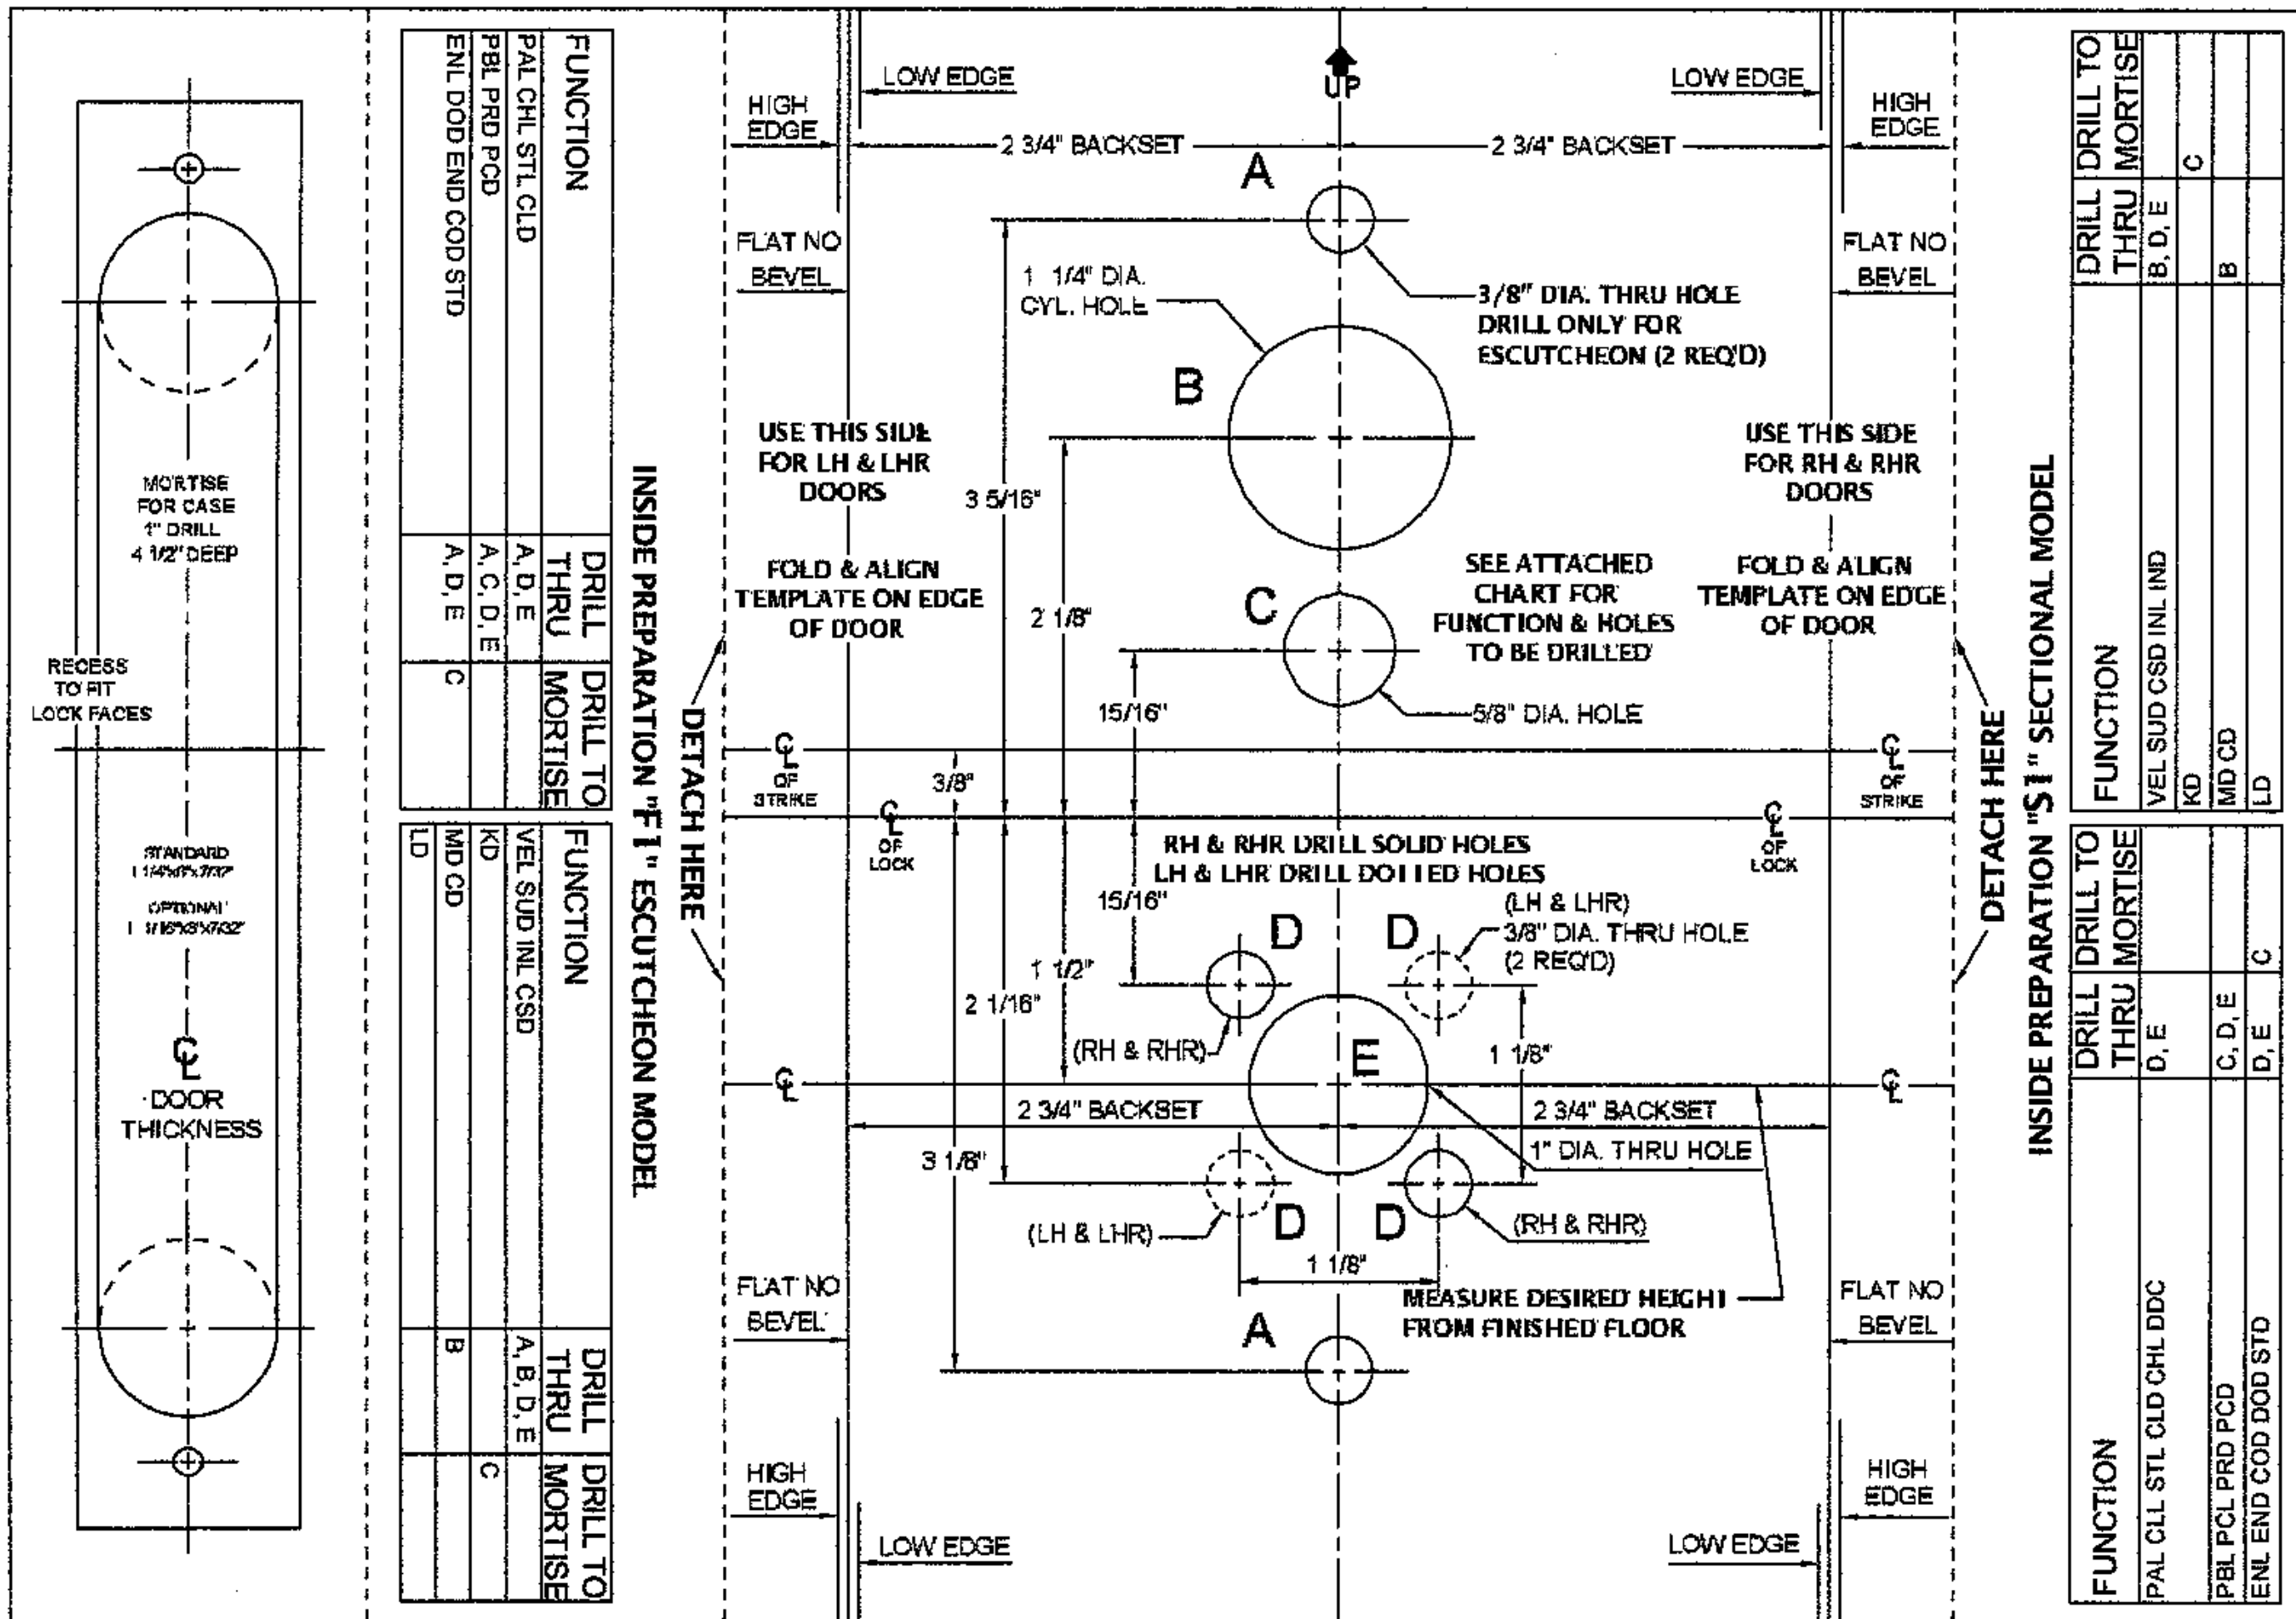

# MORTISE LOCK INSTALLATION TEMPLATE

FUNCTION	DRILL THRU	DRILL TO MORTISE
PAL CHL STL CLD	A, D, E	
PBL PRD PCD	A, C, D, E	
ENL DOD END COD STD	A, D, E	C

FUNCTION	DRILL THRU	DRILL TO MORTISE
VEL SUD INL CSD	A, B, D, E	
MD CD	B	
LD		C

FUNCTION	DRILL THRU MORTISE	DRILL TO MORTISE
VEL SUD CSD INL IND	B, D, E	C
KD		B
MD CD		
LD		

FUNCTION	DRILL THRU MORTISE	DRILL TO MORTISE
PAL CLL STL CLD CHL DDC	D, E	C, D, E
PBL PCL PRD PCD		D, E
ENL END COD DOD STD		