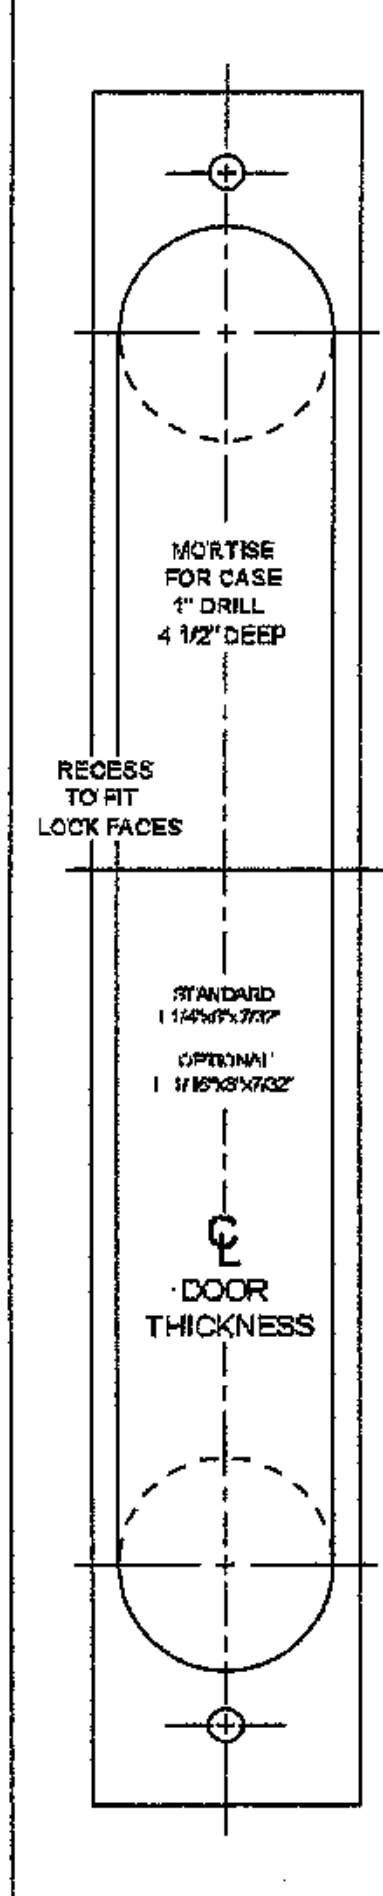

# MORTISE LOCK INSTALLATION TEMPLATE

FUNCTION	DRILL THRU	DRILL TO MORTISE
PAL CHL STL CLD	A, D, E	
PBL PRD PCD	A, C, D, E	
ENL DOD END COD STD	A, D, E	C

FUNCTION	DRILL THRU	DRILL TO MORTISE
VEL SUD INL CSD	A, B, D, E	
MD CD	B	
LD		C

FUNCTION	DRILL THRU MORTISE	DRILL TO MORTISE
VEL SUD CSD INL IND	B, D, E	C
KD		B
MD CD		
LD		

FUNCTION	DRILL THRU MORTISE	DRILL TO MORTISE
PAL CLL STL CLD CHL DDC	D, E	C, D, E
PBL PCL PRD PCD		D, E
ENL END COD DOD STD		