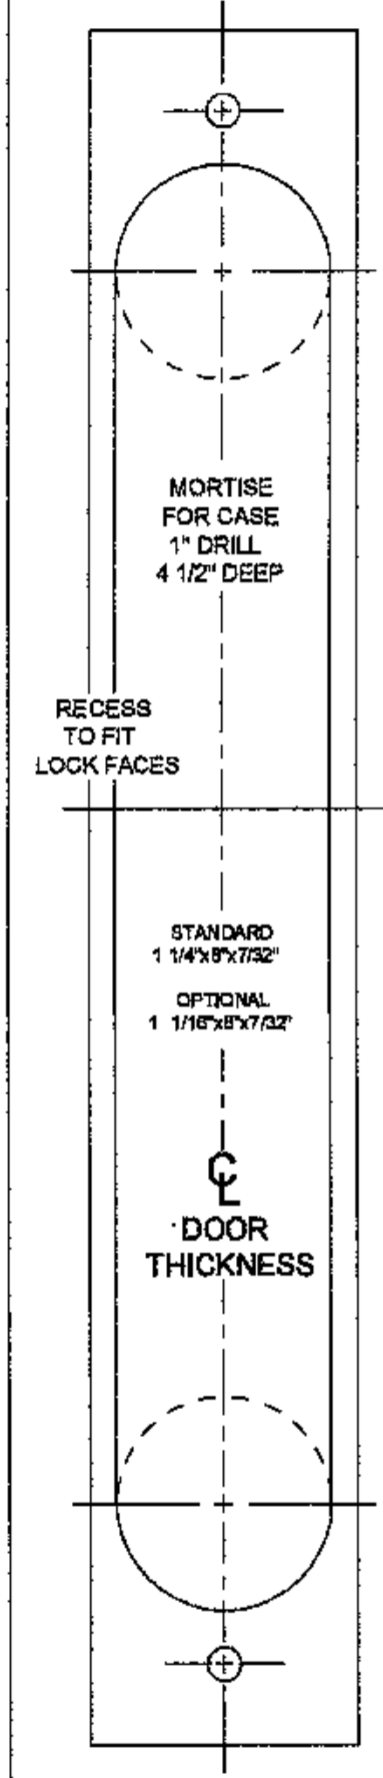

# MORTISE LOCK INSTALLATION TEMPLATE

FUNCTION	DRILL THRU	DRILL TO MORTISE
PAL CHL STL CLD	A, D, E	
PBL PRD PCD	A, C, D, E	
ENL DOD END COD STD	A, D, E	C

FUNCTION	DRILL THRU	DRILL TO MORTISE
VEL SUD INL CSD		
KD		
MD CD	B	
LD		

FUNCTION	DRILL THRU MORTISE	DRILL TO MORTISE
VEL SUD CSD INL IND		
KD		
MD CD	B	
LD		

FUNCTION	DRILL THRU MORTISE	DRILL TO MORTISE
PAL CLL STL CLD CHL DDC	D, E	
PBL PCL PRD PCD	C, D, E	
ENL END COD DOD STD	D, E	C