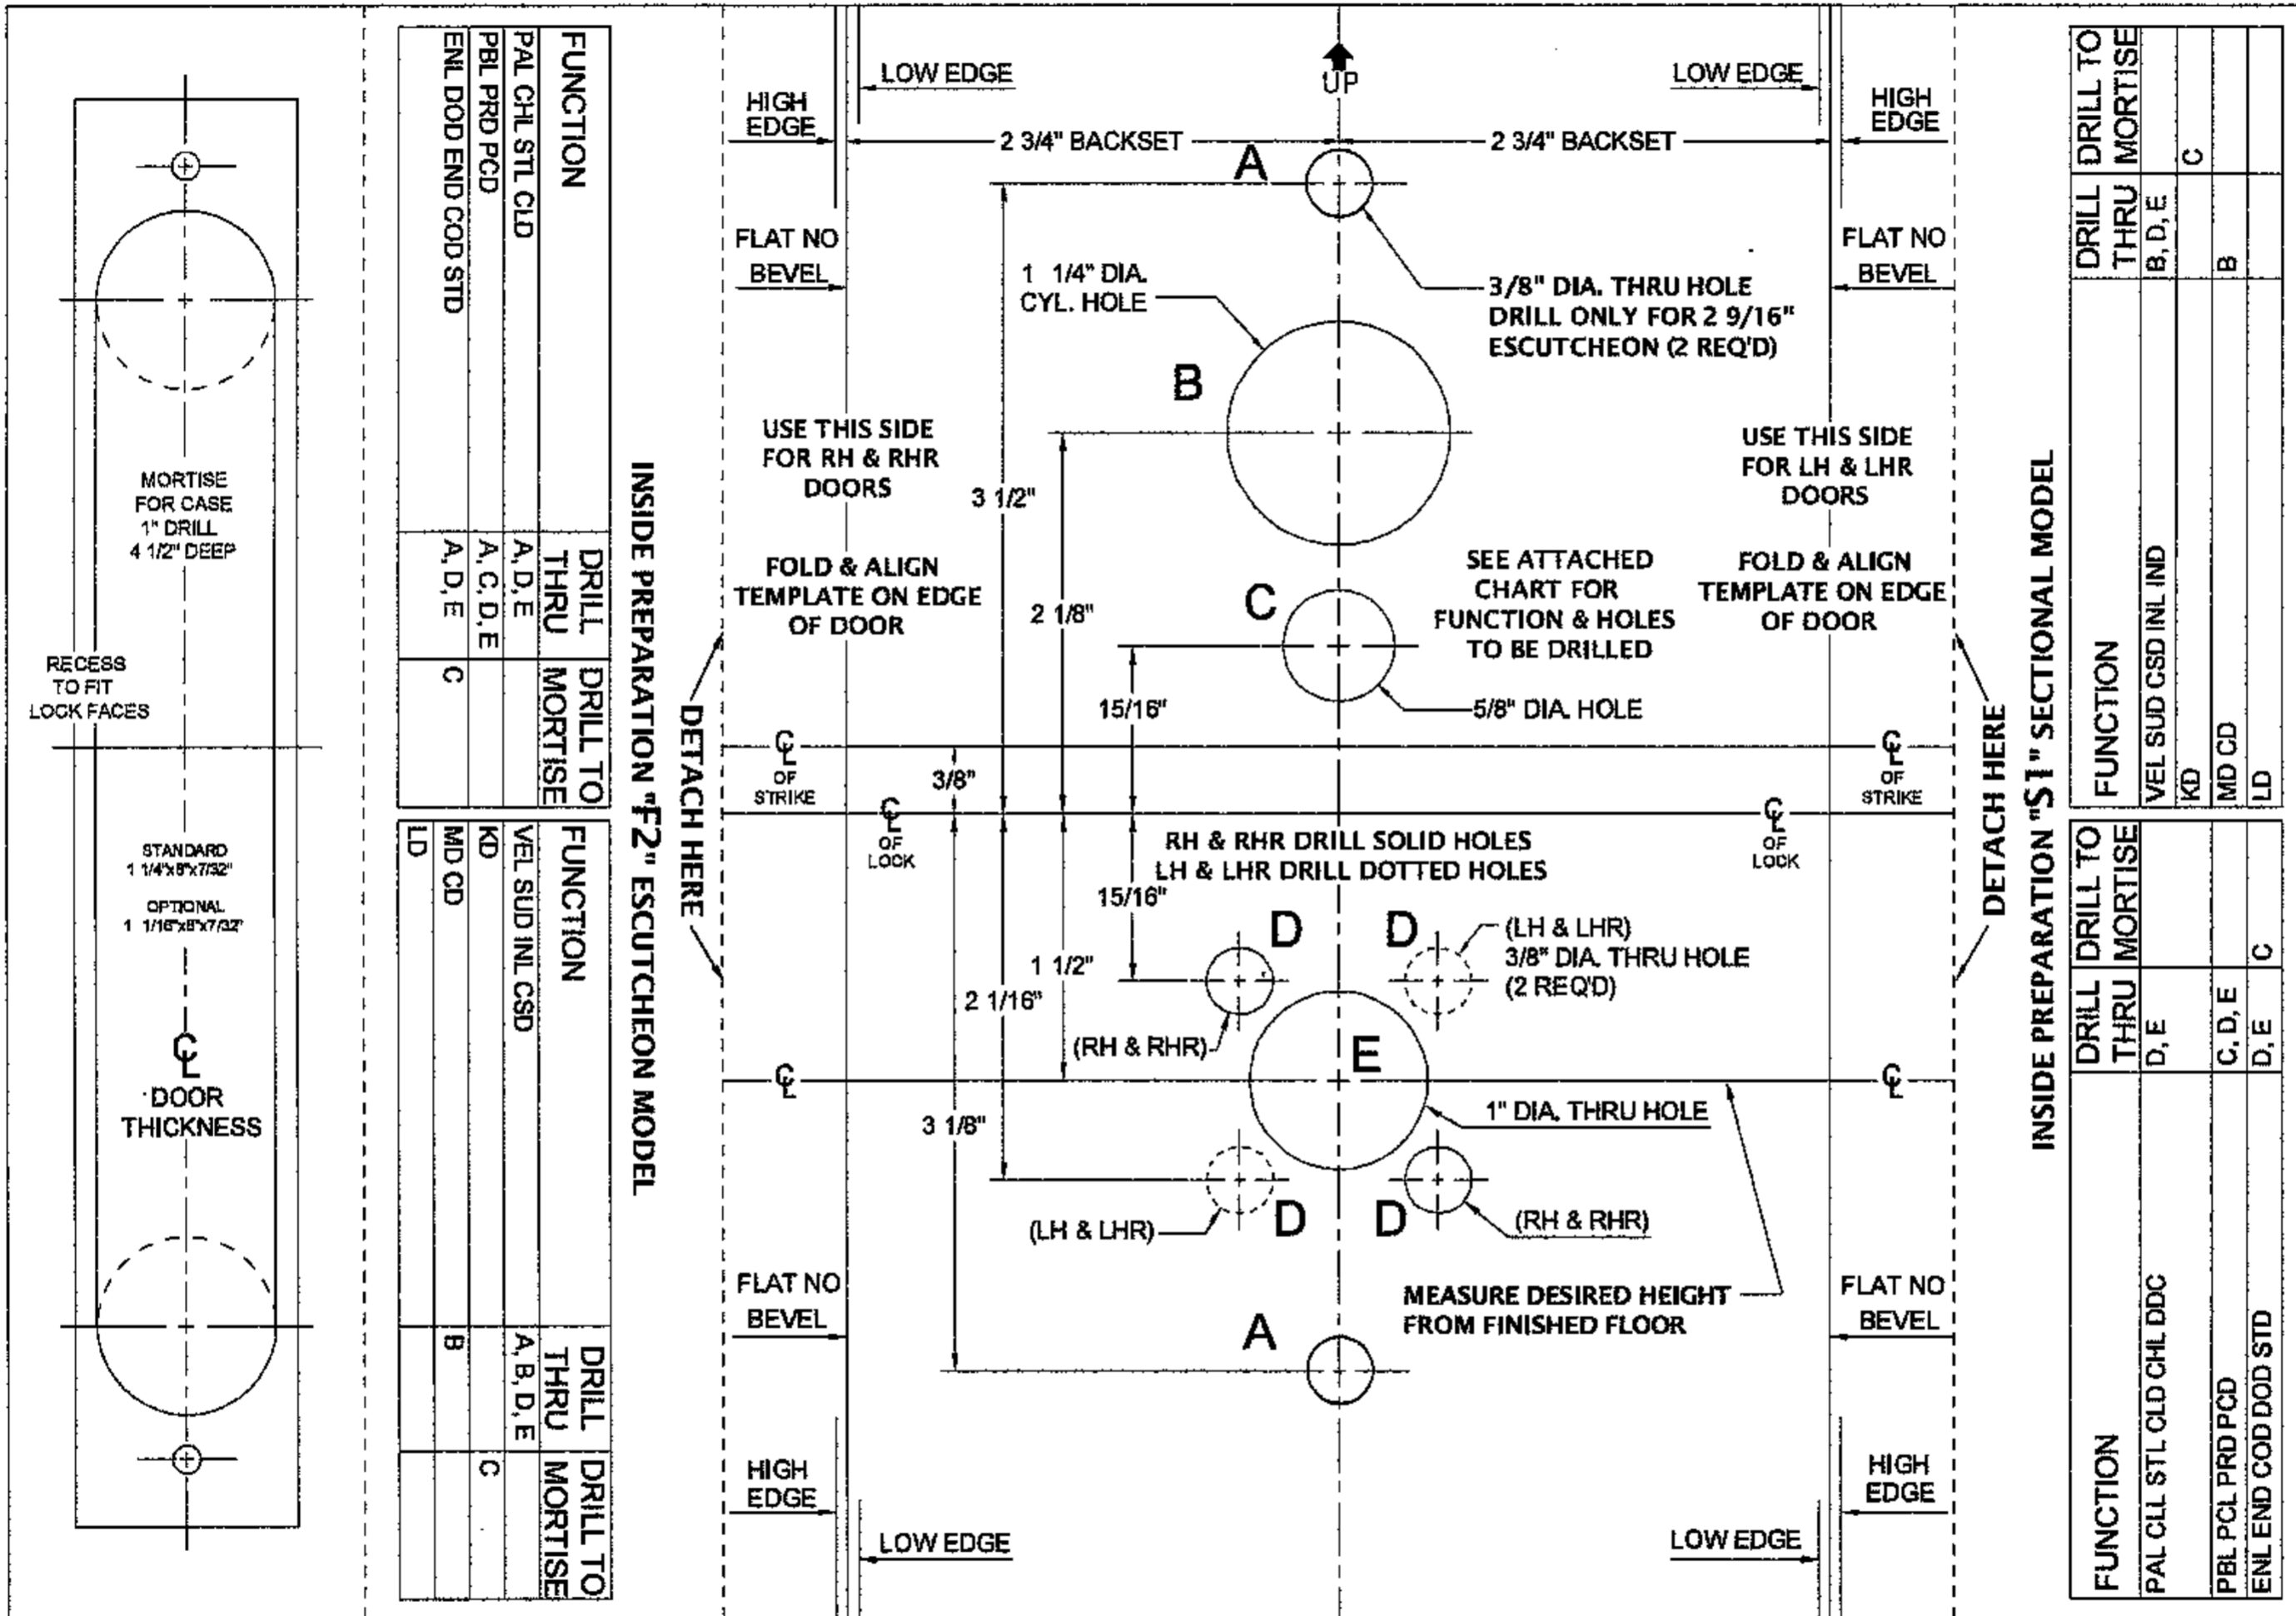

# MORTISE LOCK INSTALLATION TEMPLATE

FUNCTION	DRILL THRU	DRILL TO MORTISE
PAL CHL STL CLD	A, D, E	
PBL PRD PCD	A, C, D, E	
ENL DOD END COD STD	A, D, E	C

FUNCTION	DRILL THRU	DRILL TO MORTISE
VEL SUD INL CSD		
KD		
MD CD	B	
LD		

FUNCTION	DRILL THRU MORTISE	DRILL TO MORTISE
VEL SUD CSD INL IND		
KD		
MD CD	B	
LD		

FUNCTION	DRILL THRU MORTISE	DRILL TO MORTISE
PAL CLL STL CLD CHL DDC	D, E	
PBL PCL PRD PCD	C, D, E	
ENL END COD DOD STD	D, E	C